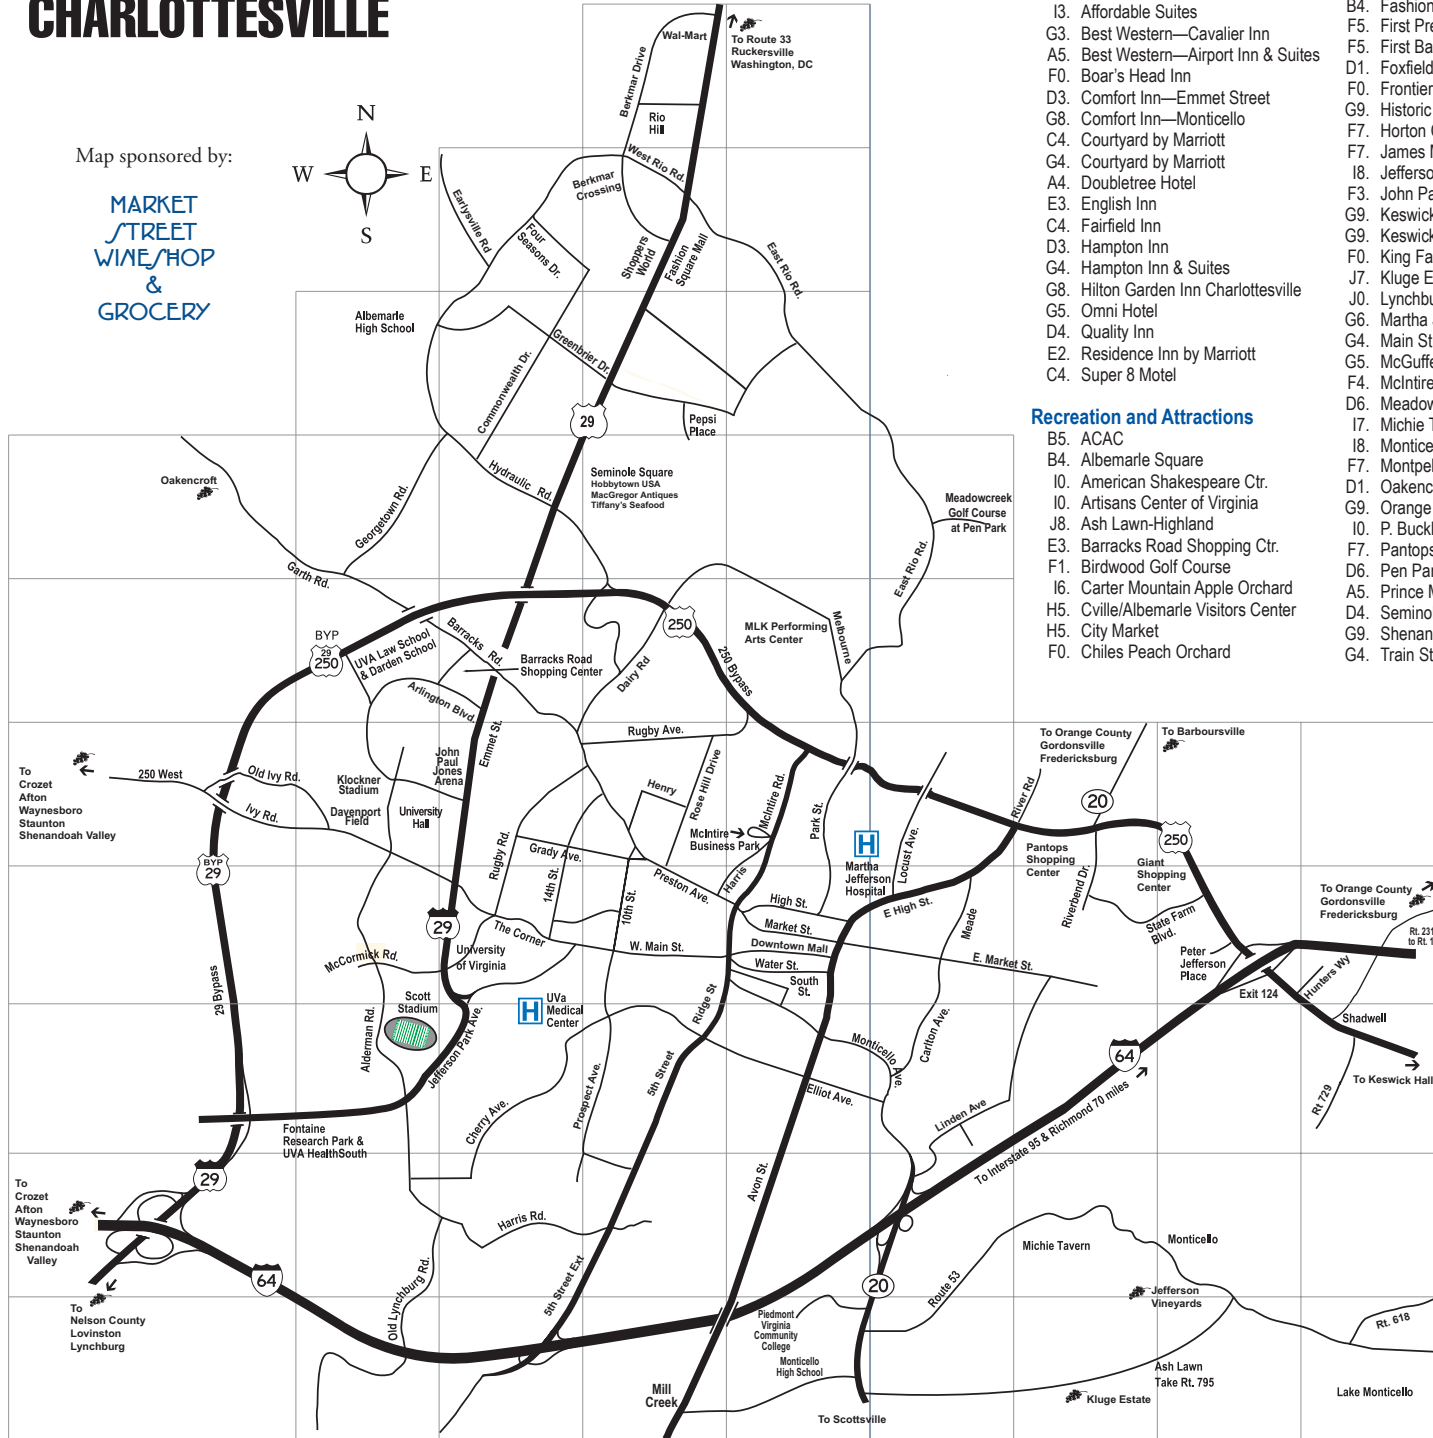

# CHARLOTTESVILLE

A  
B  
C  
D  
E  
F  
G  
H  
I  
J

Map sponsored by:

### Hotels and Conference Centers

- I3. Affordable Suites
- G3. Best Western—Cavalier Inn
- A5. Best Western—Airport Inn & Suites
- F0. Boar's Head Inn
- D3. Comfort Inn—Emmet Street
- G8. Comfort Inn—Monticello
- C4. Courtyard by Marriott
- G4. Courtyard by Marriott
- A4. Doubletree Hotel
- E3. English Inn
- C4. Fairfield Inn
- D3. Hampton Inn
- G4. Hampton Inn & Suites
- G8. Hilton Garden Inn Charlottesville
- G5. Omni Hotel
- D4. Quality Inn
- E2. Residence Inn by Marriott
- C4. Super 8 Motel

- G5. Downtown Mall (detailed pg. 20)
- B4. Fashion Square Mall
- F5. First Presbyterian Church
- F5. First Baptist Church
- D1. Foxfield Races
- F0. Frontier Culture Museum
- G9. Historic Gordonsville
- F7. Horton Cellars Winery
- F7. James Madison Museum
- I8. Jefferson Vineyards
- F3. John Paul Jones Arena
- G9. Keswick Hall
- G9. Keswick Vineyards
- F0. King Family Vineyards
- J7. Kluge Estate Winery and Vineyard
- J0. Lynchburg, Virginia
- G6. Martha Jefferson Hosp.
- G4. Main Street Market
- G5. McGuffey Art Center
- F4. McIntire Business Park
- D6. Meadowcreek Golf Course
- I7. Michie Tavern
- I8. Monticello
- F7. Montpelier
- D1. Oakencroft Winery
- G9. Orange County
- I0. P. Buckley Moss Museum
- F7. Pantops Shopping Center
- D6. Pen Park
- A5. Prince Michel Winery
- D4. Seminole Square Shopping Center
- G9. Shenandoah Crossing Resort
- G4. Train Station and W. Main

- G3. UVA and The Corner
- G3. UVA Medical Center
- G3. UVA Art Museum
- D1. White Hall Vineyards